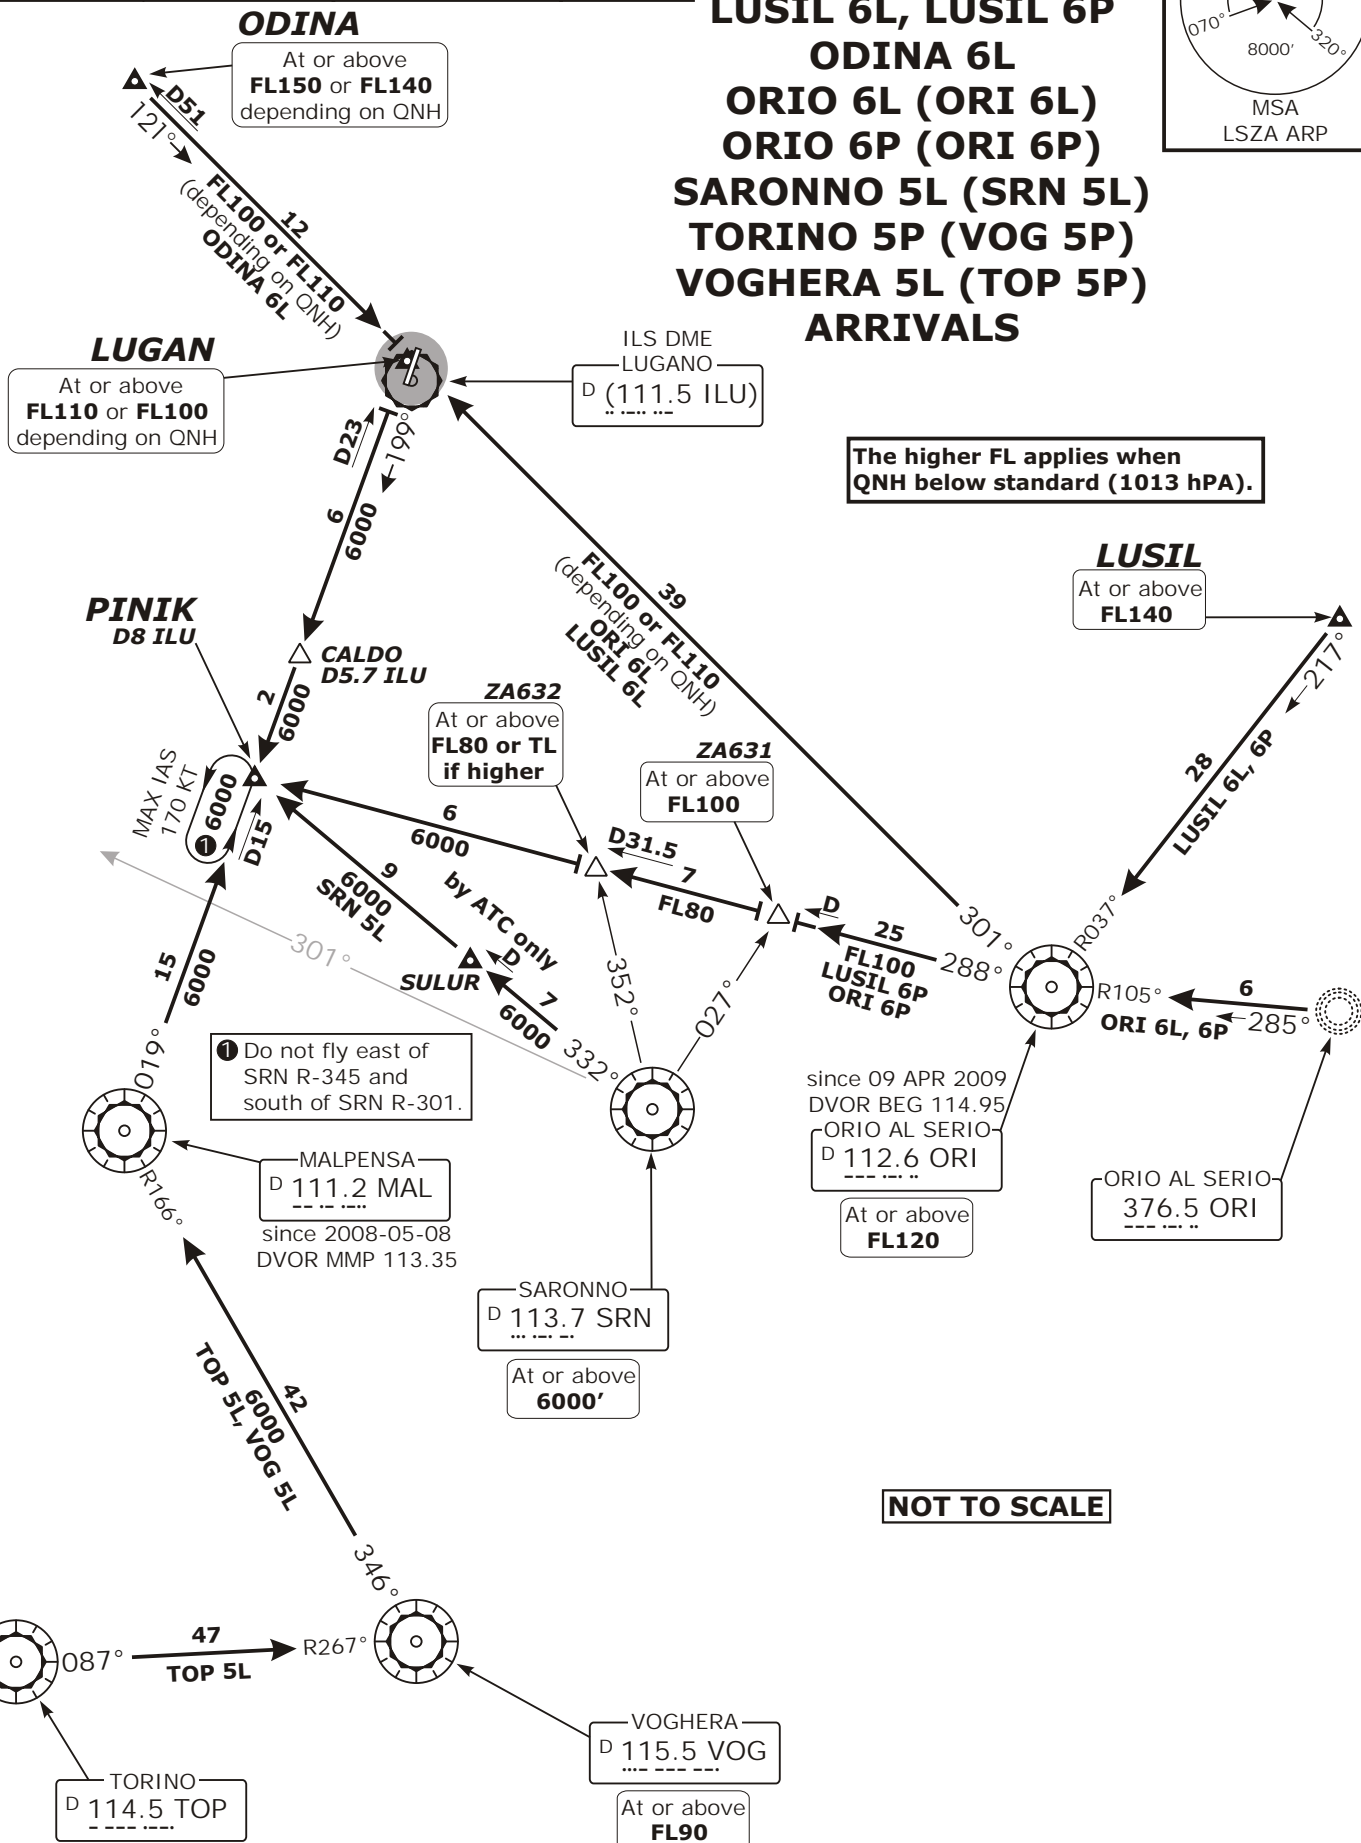

Swiss Radar LSAS_CTR 128.05	Milano Centre LIMM_CTR 127.45	Milano Approach LIMM_W_APP 126.75	Apt Elev 915'
-----------------------------------	-------------------------------------	---	-------------------------

Trans level: By ATC Trans alt: 6000'

**LUSIL 6L, LUSIL 6P
ODINA 6L
ORIO 6L (ORI 6L)
ORIO 6P (ORI 6P)
SARONNO 5L (SRN 5L)
TORINO 5P (VOG 5P)
VOGHERA 5L (TOP 5P)
ARRIVALS**

Valid for flight simulation use only - do not use for real life navigation

CHANGES: STAR revised, ORI VOR replaced by BEG, VOR.